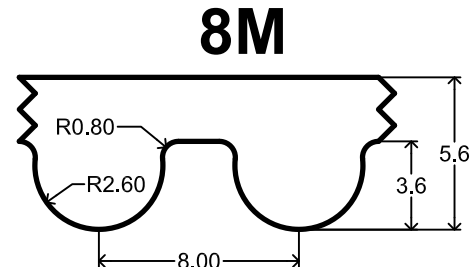

COURROIE DENTÉE EN CAOUTCHOUC

PAS 8M - 8mm

REF.	Z	Largeur Standard			
		20mm PRIX	30mm PRECIO	50mm PRIX	85mm PRIX
320 8M	40				Consulter
376 8M	47				Consulter
408 8M	51				Consulter
424 8M	53				Consulter
480 8M	60				Consulter
520 8M	65				Consulter
560 8M	70				Consulter
600 8M	75				Consulter
608 8M	76				Consulter
632 8M	79				Consulter
640 8M	80				Consulter
656 8M	82				Consulter
680 8M	85				Consulter
712 8M	89				Consulter
720 8M	90				Consulter
760 8M	95				Consulter
784 8M	98				Consulter
800 8M	100				Consulter
824 8M	103				Consulter
840 8M	105				Consulter
880 8M	110				Consulter
920 8M	115				Consulter
960 8M	120				Consulter
1000 8M	125				Consulter
1040 8M	130				Consulter
1080 8M	135				Consulter
1120 8M	140				Consulter
1136 8M	142				Consulter
1160 8M	145				Consulter
1200 8M	150				Consulter
1248 8M	156				Consulter
1280 8M	160				Consulter
1312 8M	164				Consulter
1360 8M	170				Consulter
1392 8M	174				Consulter
1400 8M	175				Consulter
1440 8M	180				Consulter
1552 8M	194				Consulter
1600 8M	200				Consulter
1696 8M	212				Consulter
1728 8M	216				Consulter
1760 8M	220				Consulter
1800 8M	225				Consulter
2000 8M	250				Consulter
2080 8M	260				Consulter
2272 8M	284				Consulter
2400 8M	300				Consulter
2600 8M	325				Consulter
2800 8M	350				Consulter
3200 8M	400				Consulter
3280 8M	410				Consulter
3600 8M	450				Consulter
4400 8M	550				Consulter

PASO 14M - 14mm

REF.	Z	Largeur Standard				
		40mm PRIX	55mm PRIX	85mm PRIX	115mm PRIX	170mm PRIX
966 14M	69					Consulter
1190 14M	85					Consulter
1246 14M	89					Consulter
1400 14M	100					Consulter
1610 14M	115					Consulter
1778 14M	127					Consulter
1890 14M	135					Consulter
2100 14M	150					Consulter
2310 14M	165					Consulter
2450 14M	175					Consulter
2590 14M	185					Consulter
2800 14M	200					Consulter
3150 14M	225					Consulter
3360 14M	240					Consulter
3500 14M	250					Consulter
3850 14M	275					Consulter
4326 14M	309					Consulter
4578 14M	327					Consulter