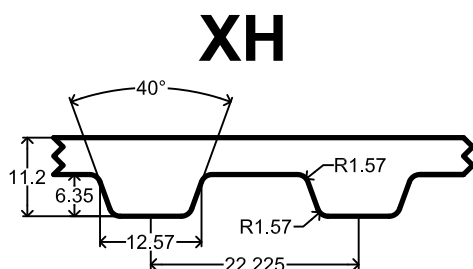

PAS XH - 7/8" - 22,225mm

REF.	Z	Lw mm	Largeur Standard		
			200 50,8mm	300 76,2mm	400 101,6mm
507 XH	58	1288	Consulter		
560 XH	64	1422	Consulter		
630 XH	72	1600	Consulter		
700 XH	80	1778	Consulter		
770 XH	88	1956	Consulter		
840 XH	96	2134	Consulter		
980 XH	112	2489	Consulter		
1120 XH	128	2845	Consulter		
1260 XH	144	3200	Consulter		
1400 XH	160	3556	Consulter		
1540 XH	176	3912	Consulter		
1750 XH	200	4445	Consulter